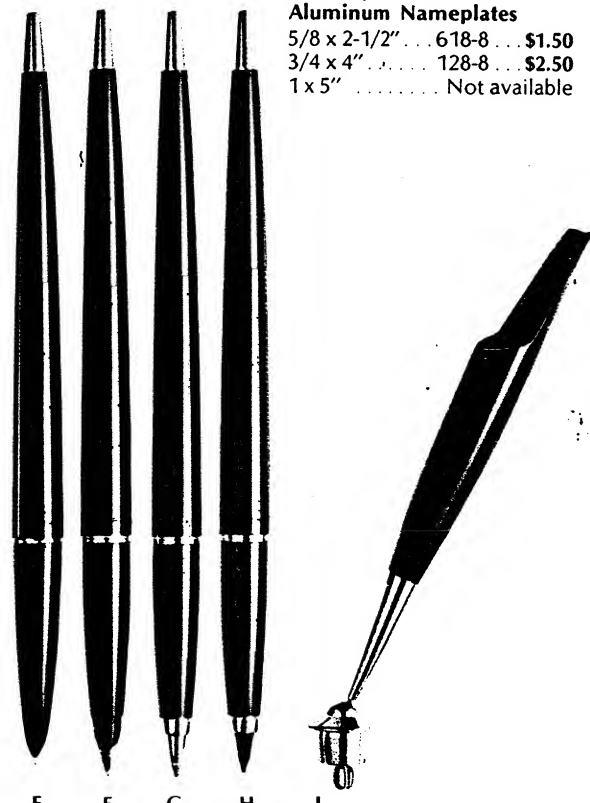

Aluminum Nameplates

- 5/8 x 2-1/2" . . . 618-8 . . . $1.50
- 3/4 x 4" . . . . . 128-8 . . . $2.50
- 1 x 5" . . . . . Not available

M113

J363

G113

002A

J113 Jet crystal, 3 1/2 x 3 1/2". With $5 ball pen, nameplate $20.00

W123 Walnut, 3 1/2 x 5 1/4". With $5 ball pen, nameplate $15.00

E. Hooded 14K gold point pen, fills with cartridge 495-1 . . . . . $10.00

H. Soft tip pen 497-2 . . . . . $2.50

M113 Mexican onyx, 3 1/2 x 3 1/2". With $5 ball pen, nameplate $17.50

J363 Molded jet crystal, 3 3/4 x 3-7/8". With $5 ball pen, nameplate $12.50

F. Steel point pen, fills with cartridge 479-1 . . . . . $5.00

I. Spherix penholder assembly 105-8 (gold electroplate) $5.00

G113 Green onyx, 3 1/2 x 3 1/2". With $5 ball pen, nameplate $20.00

002A Perpetual calendar gives day, date and month $7.50

G. Ball pen 497-3 . . . . . $5.00